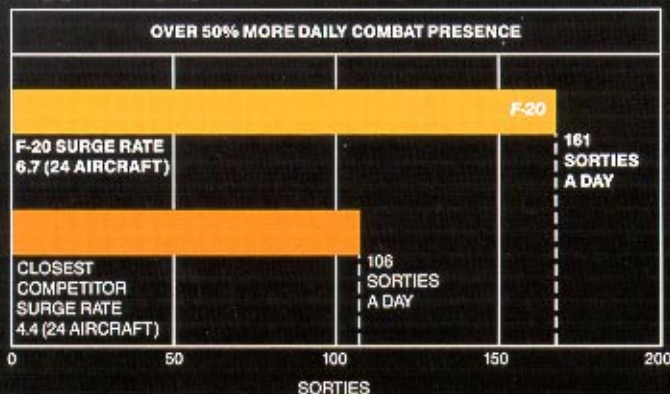

FORCE MULTIPLIER.

Northrop's F-20 Tigershark is 1½ times as reliable as its closest competitor. It requires less support equipment and only half the main-

tenance personnel. Takes less time to repair, for quick turnaround.

F-20s also provide 1½ times as many sorties in the first, critical days of combat as a comparable force of current fighters.

And twice as many F-20s can be deployed with the same airlift support as its closest competitor.